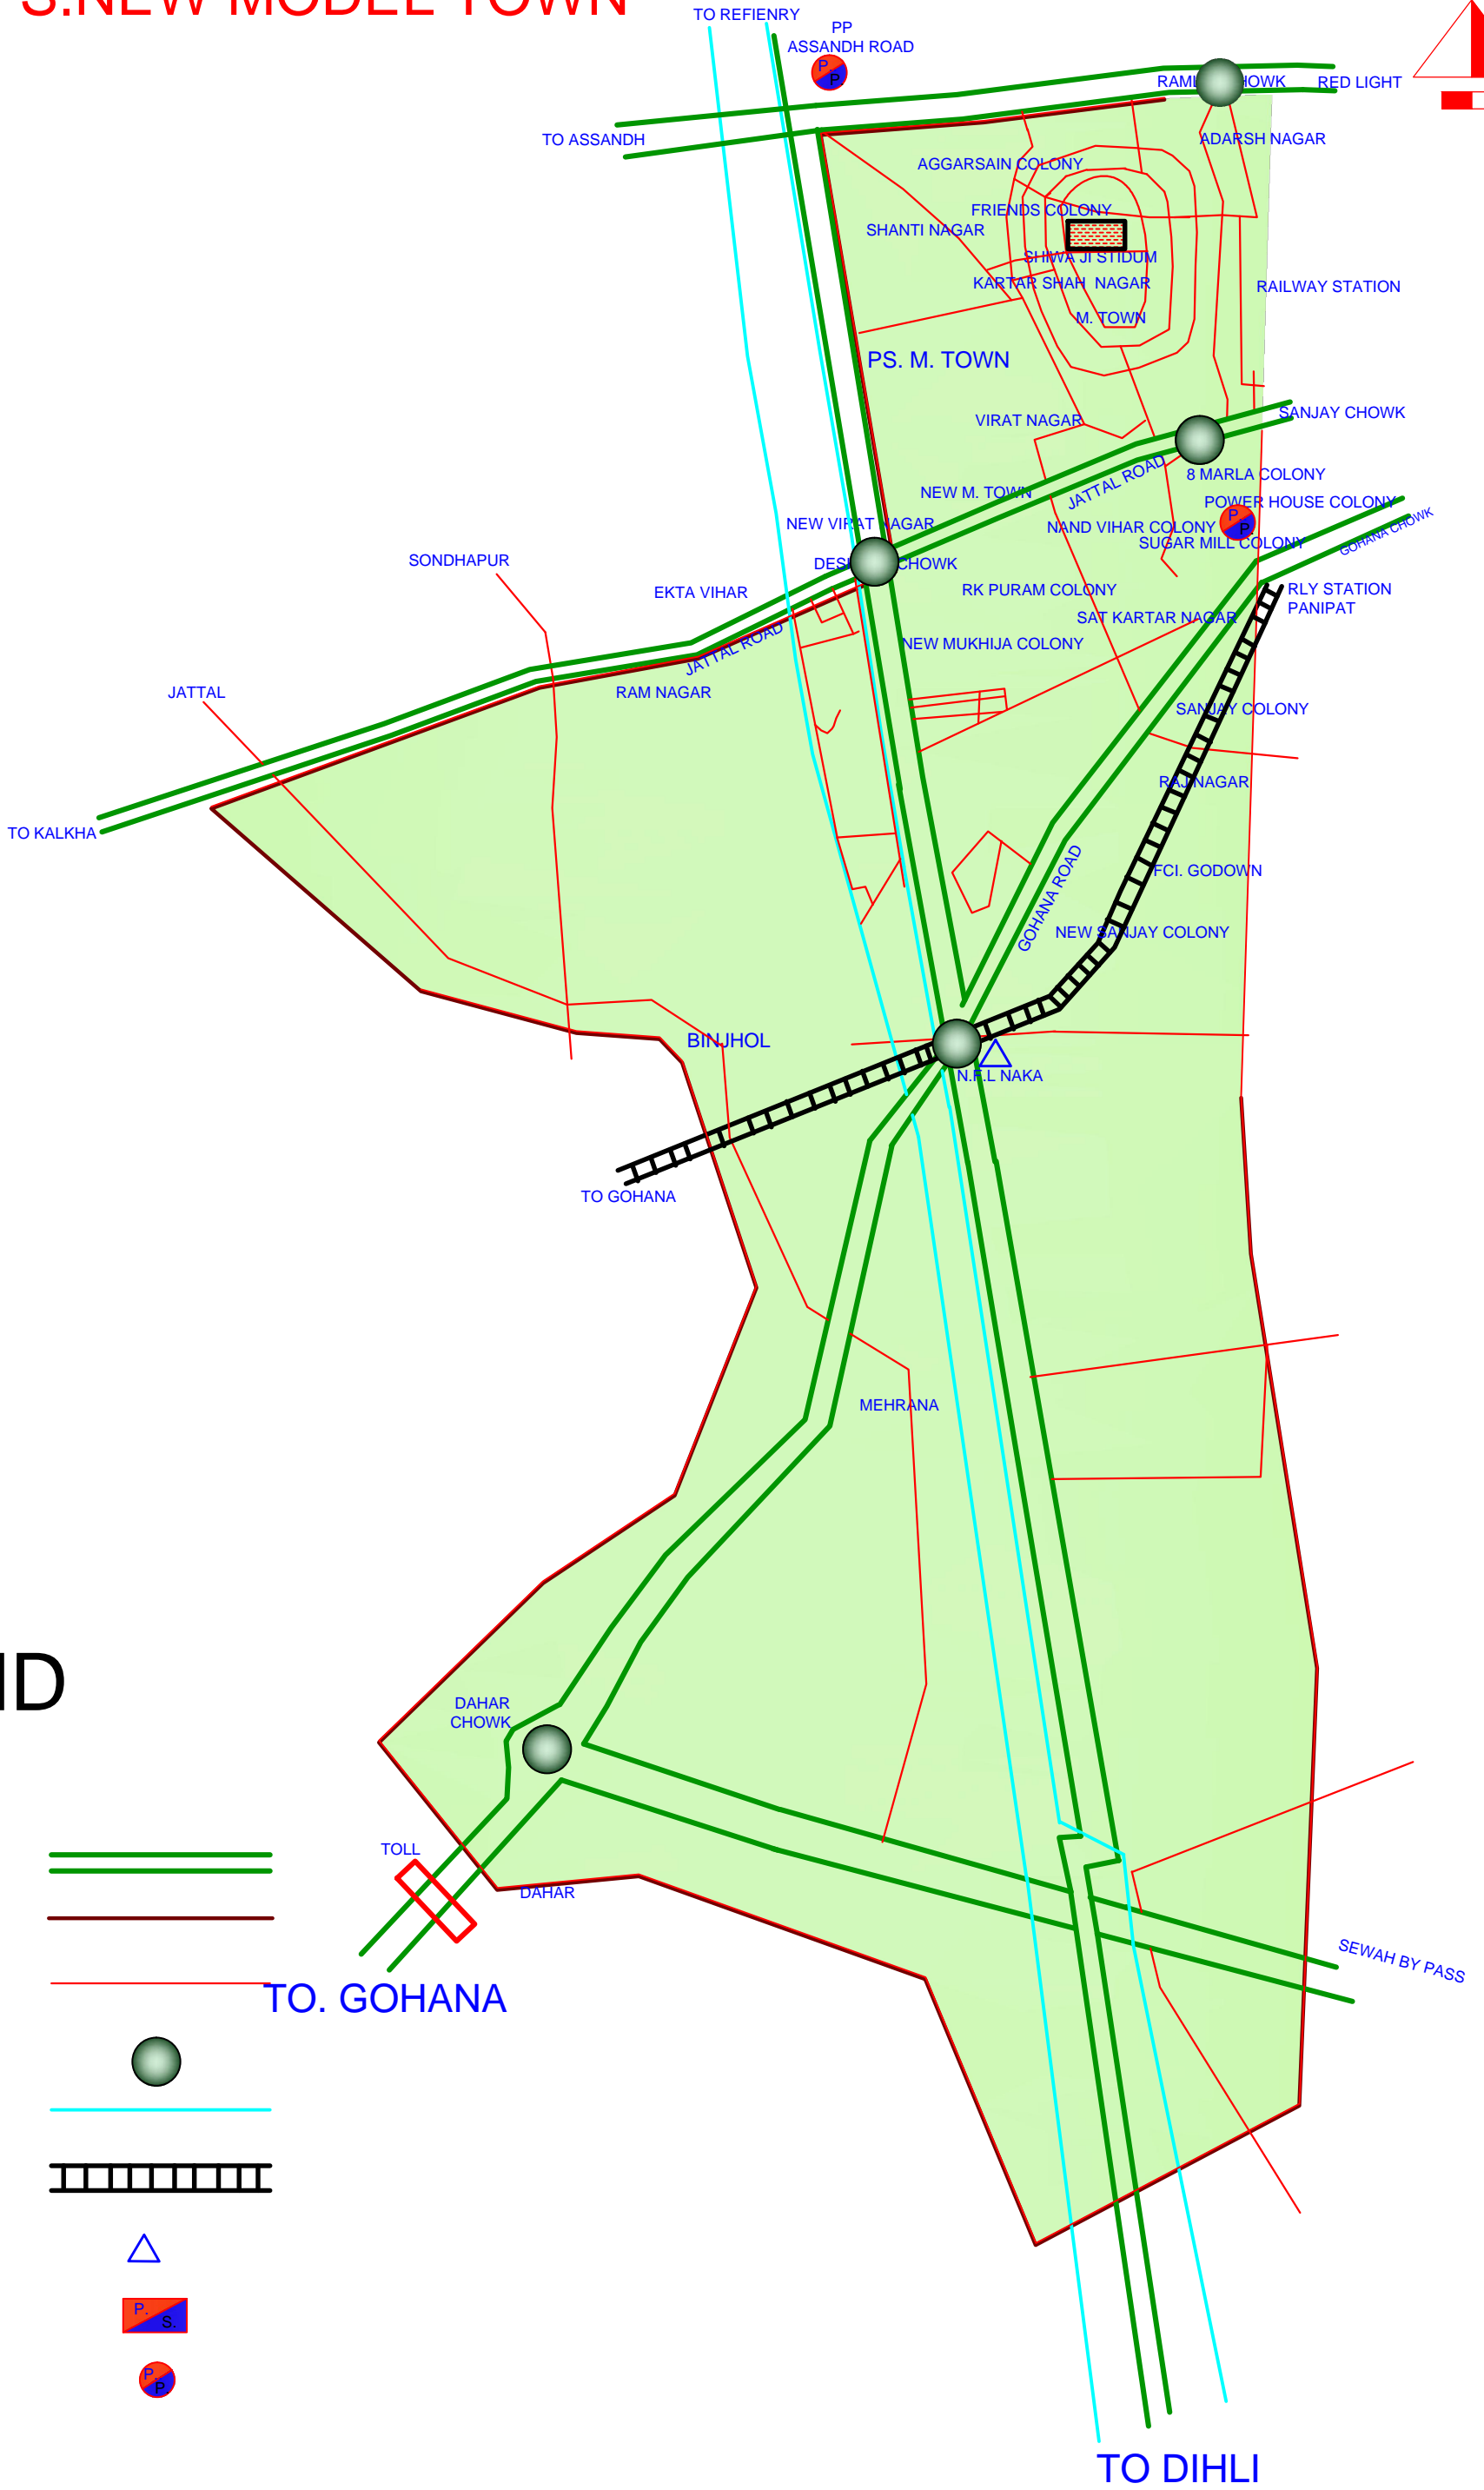

MAP OF PS. NEW MODEL TOWN

LEGEND

- DISTRICT ROAD 
- PS. BOUNDARY 
- LINK ROAD 
- CHOWK 
- CANAL 
- RAILWAY LINE 
- POLICE NAKA 
- POLICE STATION 
- POLICE POST 